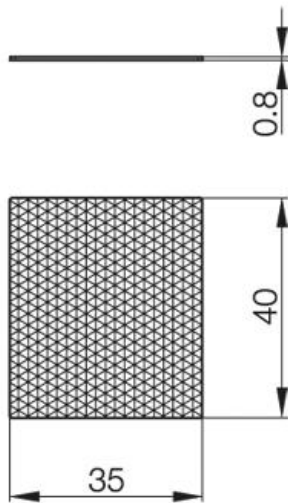

Accessories: Reflector BOS R-30

Common Data

Version	Reflective Tape, rectangular
Usable with	for retroreflective
Sensing range	40%

Mechanical Data

Measurements WxHxD or Dia x D	40x35x0,8
Mounting	adhesive

PX2063

Datasheet number::

Definitions see general catalog.
If not otherwise noted, ratings according to
IEC 60947-5-2 (DIN EN60947-5-2)

Balluff GmbH
Schurwaldstrasse 9
73765 Neuhausen a.d.F.
Phone (07158) 173-0 Fax (07158) 5010

Datenblatt by CD-ROM - 04/2007

BALLUFF
sensors worldwide